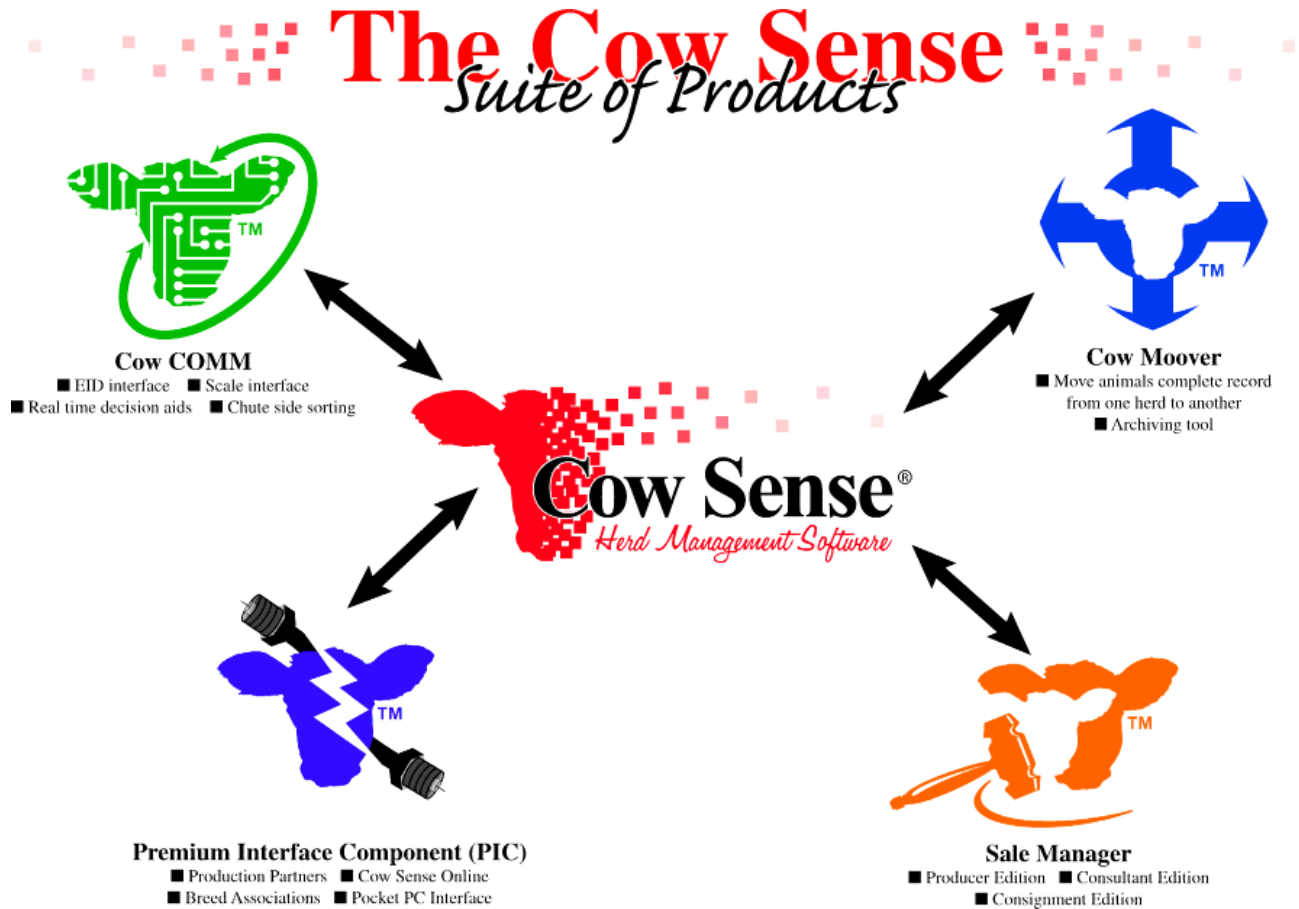

## The Suite Deal!

Products and Services in the Cow Sense Suite include:

- **Cow Sense Purebred**
- **Cow Sense Sale Manager**
- **Cow Sense Cow COMM or Pocket Cow Sense (your choice!)**
- **Cow Sense Premium Interface Component (PIC)**
- **Cow Sense Cow Moover**
- **Second Site Licenses for all products**
- **Cow Sense VBS Combo Pak**
  - **VBS Interactive and**
  - **VBS Direct**
- **Cow Sense User's Guides for**
  - **Cow Sense**
  - **Sale Manager**
  - **Cow COMM**

Suite Pricing

<b>Product</b>	<b>Price</b>
<b>CS Purebred</b>	<b>\$595.00</b>
<b>CS Sale Manager</b>	<b>\$495.00</b>
<b>CS Cow COMM or PCS</b>	<b>\$195.00</b>
<b>CS Cow Moover</b>	<b>\$35.00</b>
<b>CS PIC</b>	<b>\$100.00</b>
<b>CS Second Site License</b>	<b>\$95.00</b>
<b>VBS Combo Pak</b>	<b>\$95.00</b>
<b>Suite User's Guides</b>	<b>\$65.00</b>
<b>Suite Total</b>	<b>\$1675.00</b>
<b>Suite Discount</b>	<b>&lt;\$480.00&gt;</b>
<b>CS Suite Price</b>	<b>\$1195.00**</b>
	+ \$15.00 Shipping & Handling

The Cow Sense® line of products is actually a buffet of herd management tools. Pick and choose from the buffet... for the tools you need today. Or you can purchase the entire Suite at substantial savings.