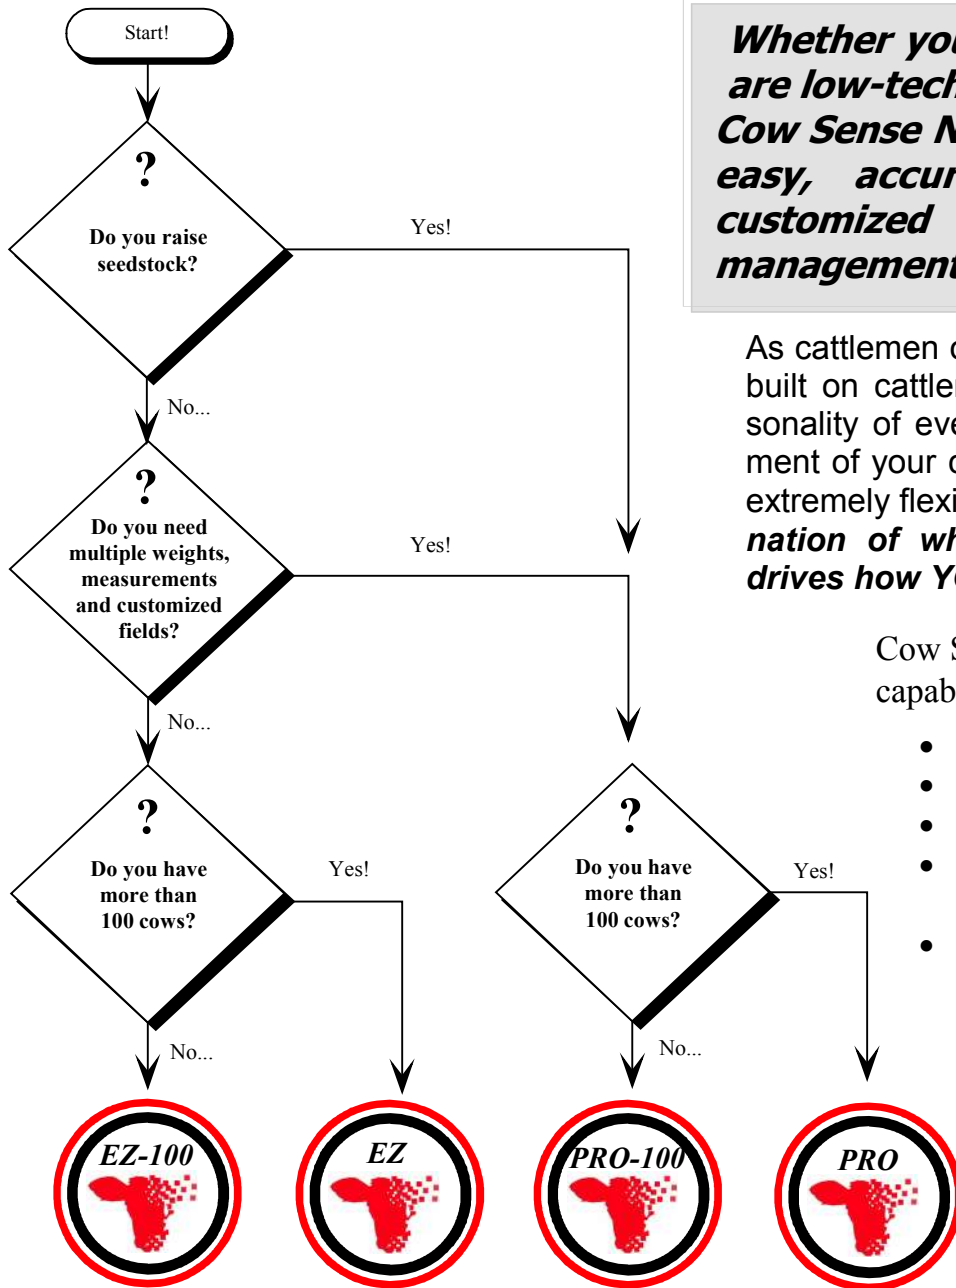

Follow the decision guide below to target what Cow Sense NxGen product is right for you?

**Whether your record keeping needs are low-tech or high-tech...
Cow Sense NxGen is your solution to easy, accurate record keeping...
customized to your operation and management!**

As cattlemen ourselves, Cow Sense NxGen is built on cattlemen logic that follows the seasonality of events in the day-to-day management of your cow herd. Cow Sense NxGen is extremely flexible. **YOUR individual determination of what information is important, drives how YOU choose to use it.**

Cow Sense NxGen provides advanced capabilities for **YOU** to customize:

- What **YOU** want to record
- How **YOU** want to record it
- How **YOU** want to report it, and...
- **YOU** own and control **YOUR** data, on **YOUR** computer!
- **YOU** pay no annual subscription with Cow Sense NxGen.

Make Cow Sense your partner in maximizing profitability.

Try Before You Buy! Ask for a Free Trial Edition of Cow Sense NxGen to discover how it can work in your operation.