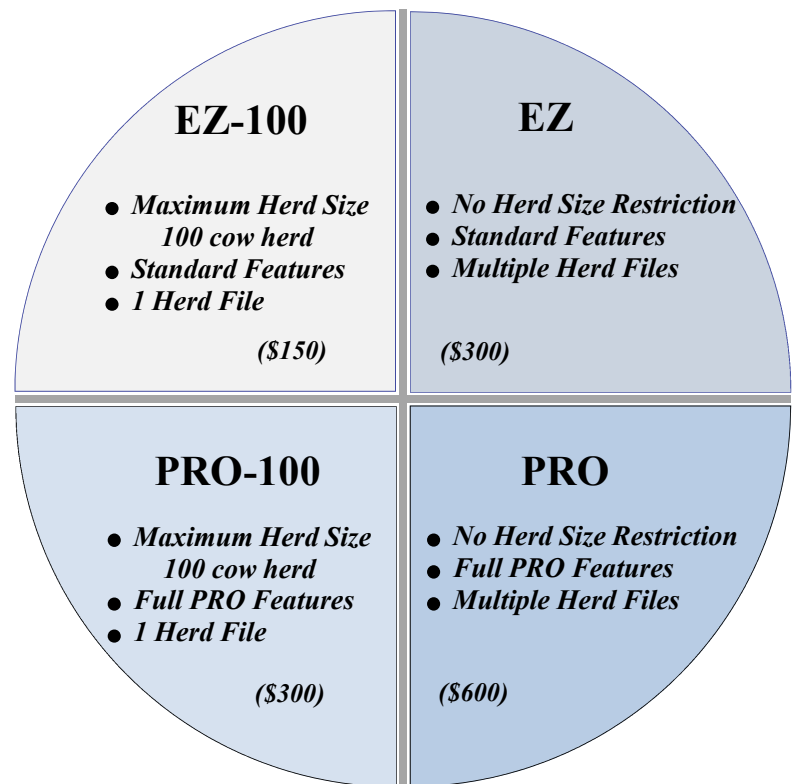

Cow Sense NxGen gives **YOU** the tools to turn "Systems Thinking" into practical application!

With Cow Sense NxGen we have consolidated the features available in previous versions. **The Cow Sense NxGen offering consists of just two core products EZ and PRO.** Each version offers features from which you can pick and choose based upon the level of detail you want your herd records to provide.

In addition, herd size and the number of herds you wish to maintain will be a consideration. **EZ-100 and PRO-100 are designed for operations that have 100 head or less of active breeding cows in the herd.**

There is no limit to herd size or number of herd files with either the standard EZ or PRO products. **The illustration to the right shows the basic differences to help you decide which piece of the NxGen pie fits your operation.**

Cow Sense®
NxGen

Ranching is a complex business that requires in-depth analysis of a great deal of information to make sound decisions...and often at a rapid pace. Cow Sense NxGen provides simplified tools to easily and accurately record events then readily display just the information most pertinent to your operation. The NxGen approach provides you the confidence to make the most profitable choices!